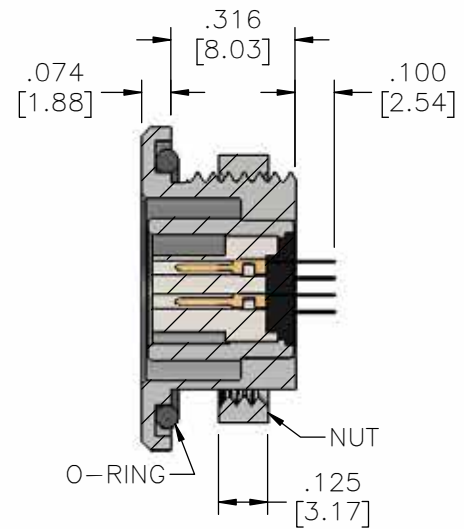

# Metal - Pin - Twist-Lock - Straight Tail - Front Panel

TMCP-DD-FP

	English (IN)	Metric (MM)
Contacts	A	A
5	0.750	19.05
12	0.820	20.83
16	0.875	22.23
27	0.990	25.15
39	Contact Omnetics for dimensions	

# Metal - Pin - Twist-Lock - Straight Tail - Rear Panel

TMCP-DD-RP

	English (IN)	Metric (MM)
Contacts	A	A
5	0.750	19.05
12	0.820	20.83
16	0.875	22.23
27	0.990	25.15
39	Contact Omnetics for dimensions	