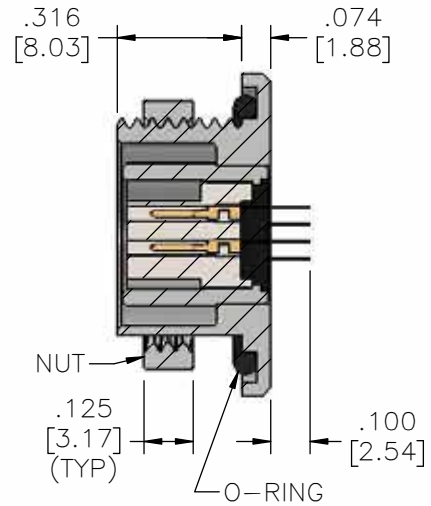

# Metal - Pin - Twist-Lock - Straight Tail - Front Panel

TMCP-DD-FP

	English (IN)	Metric (MM)
Contacts	A	A
5	0.750	19.05
12	0.820	20.83
16	0.875	22.23
27	0.990	25.15
39	Contact Omnetics for dimensions	

# Metal - Pin - Twist-Lock - Straight Tail - Rear Panel

TMCP-DD-RP

	English (IN)	Metric (MM)
Contacts	A	A
5	0.750	19.05
12	0.820	20.83
16	0.875	22.23
27	0.990	25.15
39	Contact Omnetics for dimensions	