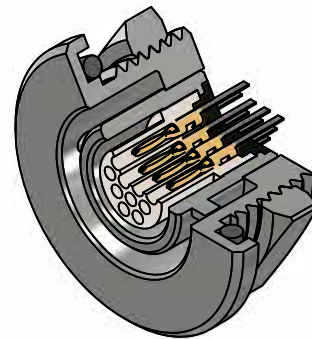

# Metal - Pin - Twist-Lock - Straight Tail - Front Panel

TMCP-DD-FP

	English (IN)	Metric (MM)
Contacts	A	A
5	0.750	19.05
12	0.820	20.83
16	0.875	22.23
27	0.990	25.15
39	Contact Omnetics for dimensions	

# Metal - Pin - Twist-Lock - Straight Tail - Rear Panel

TMCP-DD-RP

	English (IN)	Metric (MM)
Contacts	A	A
5	0.750	19.05
12	0.820	20.83
16	0.875	22.23
27	0.990	25.15
39	Contact Omnetics for dimensions	