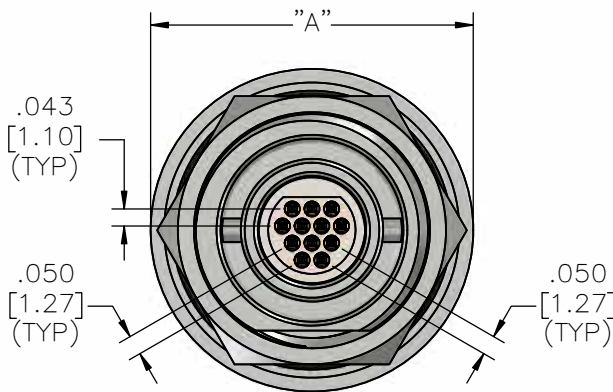

# Metal - Pin - Twist-Lock - Straight Tail - Front Panel

TMCP-DD-FP

	English (IN)	Metric (MM)
Contacts	A	A
5	0.750	19.05
12	0.820	20.83
16	0.875	22.23
27	0.990	25.15
39	Contact Omnetics for dimensions	

# Metal - Pin - Twist-Lock - Straight Tail - Rear Panel

TMCP-DD-RP

	English (IN)	Metric (MM)
Contacts	A	A
5	0.750	19.05
12	0.820	20.83
16	0.875	22.23
27	0.990	25.15
39	Contact Omnetics for dimensions	