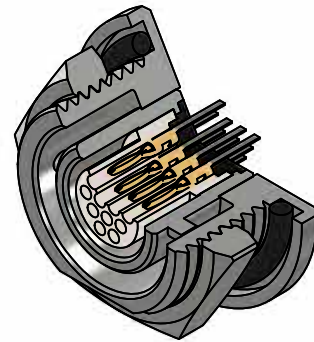

# Metal - Pin - Twist-Lock - Straight Tail - Front Panel

TMCP-DD-FP

	English (IN)	Metric (MM)
Contacts	A	A
5	0.750	19.05
12	0.820	20.83
16	0.875	22.23
27	0.990	25.15
39	Contact Omnetics for dimensions	

# Metal - Pin - Twist-Lock - Straight Tail - Rear Panel

TMCP-DD-RP

	English (IN)	Metric (MM)
Contacts	A	A
5	0.750	19.05
12	0.820	20.83
16	0.875	22.23
27	0.990	25.15
39	Contact Omnetics for dimensions	