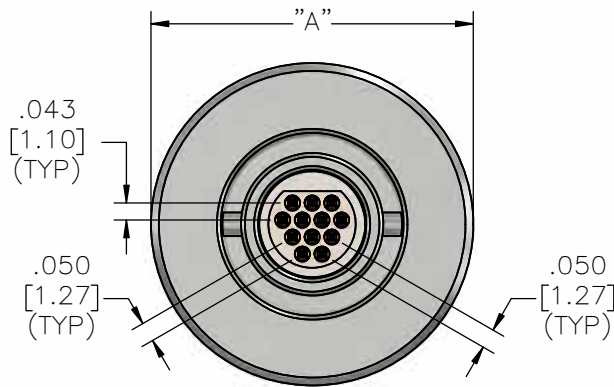

# Metal - Pin - Twist-Lock - Straight Tail - Front Panel

TMCP-DD-FP

	English (IN)	Metric (MM)
Contacts	A	A
5	0.750	19.05
12	0.820	20.83
16	0.875	22.23
27	0.990	25.15
39	Contact Omnetics for dimensions	

# Metal - Pin - Twist-Lock - Straight Tail - Rear Panel

TMCP-DD-RP

	English (IN)	Metric (MM)
Contacts	A	A
5	0.750	19.05
12	0.820	20.83
16	0.875	22.23
27	0.990	25.15
39	Contact Omnetics for dimensions	