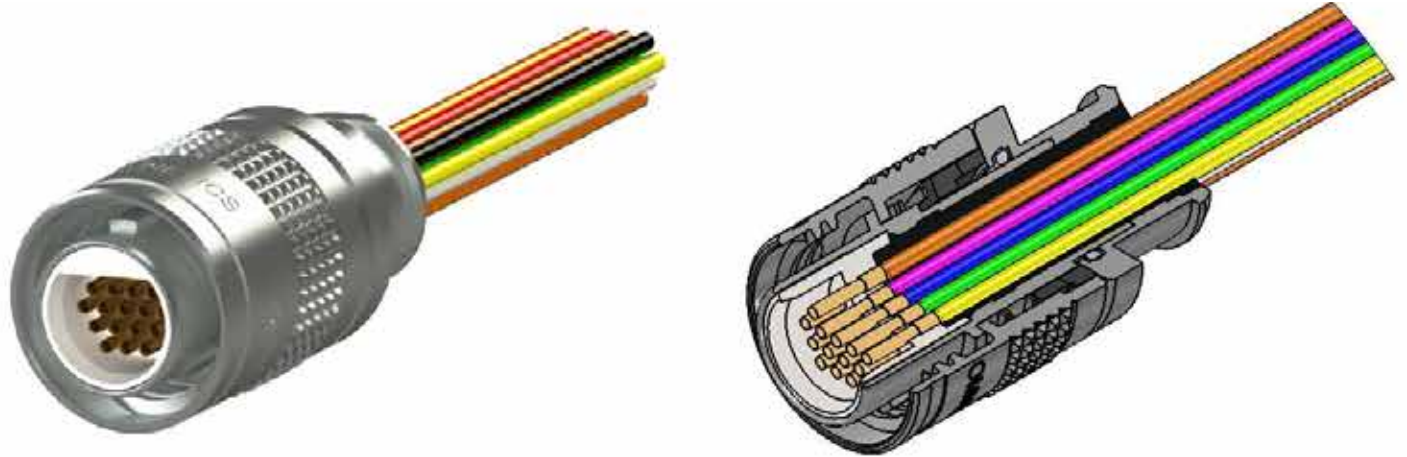

Metal - Socket - Ratcheting - Wired RMCS-WD

Part #	Contacts	English	Metric
		(IN)	(MM)
A22490-001	5	A	A
A22497-001	12	0.470	11.94
A22504-001	16	0.520	13.21
A22511-001	27	0.570	14.48
A22558-001	39	0.640	16.26
		0.710	18.03