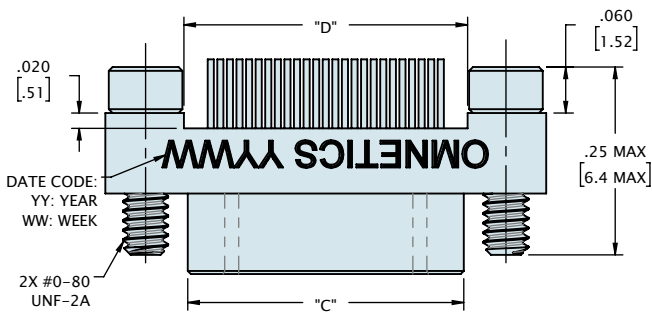

DUAL ROW STRAIGHT TAIL (TYPE DD)

**SUGGESTED PAD LAYOUT
(VIEW FROM MOUNTING SIDE OF BOARD)**

JACKSCREW NOT SHOWN FOR CLARITY

CONTACTS	"A"	"B"	"C"	"D"	"E"	"F"
09	.375 [9.53]	.270 [6.86]	.160 [4.06]	.170 [4.32]	.100 [2.54]	.075 [1.91]
15	.450 [11.43]	.345 [8.76]	.235 [5.97]	.245 [6.22]	.175 [4.45]	.150 [3.81]
21	.525 [13.34]	.420 [10.67]	.310 [7.87]	.320 [8.13]	.250 [6.35]	.225 [5.72]
25	.575 [14.61]	.470 [11.94]	.360 [9.14]	.370 [9.40]	.300 [7.62]	.275 [6.99]
31	.650 [16.51]	.545 [13.84]	.435 [11.05]	.445 [11.30]	.375 [9.53]	.350 [8.89]
37	.725 [18.42]	.620 [15.75]	.510 [12.95]	.520 [13.21]	.450 [11.43]	.425 [10.80]
51	.900 [22.86]	.795 [20.19]	.685 [17.40]	.695 [17.65]	.625 [15.88]	.600 [15.24]
65	1.075 [27.31]	.970 [24.64]	.860 [21.84]	.870 [22.10]	.800 [20.32]	.775 [19.69]
85	1.325 [33.66]	1.220 [30.99]	1.110 [28.19]	1.120 [28.45]	1.050 [26.67]	1.025 [26.04]

DIMENSIONS IN [] ARE IN MILLIMETERS AND ARE FOR REFERENCE ONLY

DUAL ROW STRAIGHT TAIL (TYPE DD)

SUGGESTED PAD LAYOUT
(VIEW FROM MOUNTING SIDE OF BOARD)

CONTACTS	"A"	"B"	"C"	"D"	"E"	"F"
09	.375 [9.53]	.270 [6.86]	.163 [4.14]	.170 [4.32]	.100 [2.54]	.075 [1.91]
15	.450 [11.43]	.345 [8.76]	.238 [6.05]	.245 [6.22]	.175 [4.45]	.150 [3.81]
21	.525 [13.34]	.420 [10.67]	.313 [7.95]	.320 [8.13]	.250 [6.35]	.225 [5.72]
25	.575 [14.61]	.470 [11.94]	.363 [9.22]	.370 [9.40]	.300 [7.62]	.275 [6.99]
31	.650 [16.51]	.545 [13.84]	.438 [11.13]	.445 [11.30]	.375 [9.53]	.350 [8.89]
37	.725 [18.42]	.620 [15.75]	.513 [13.03]	.520 [13.21]	.450 [11.43]	.425 [10.80]
51	.900 [22.86]	.795 [20.19]	.688 [17.48]	.695 [17.65]	.625 [15.88]	.600 [15.24]
65	1.075 [27.31]	.970 [24.64]	.863 [21.92]	.870 [22.10]	.800 [20.32]	.775 [19.69]
85	1.325 [33.66]	1.220 [30.99]	1.113 [28.27]	1.120 [28.45]	1.050 [26.67]	1.025 [26.04]

DIMENSIONS IN [] ARE IN MILLIMETERS AND ARE FOR REFERENCE ONLY