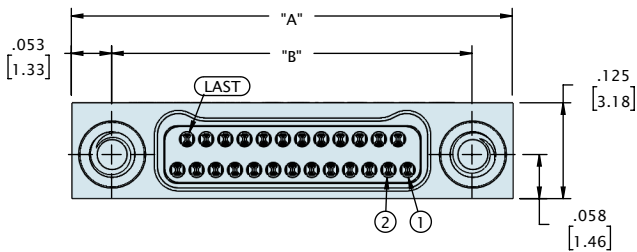

DUAL ROW STRAIGHT TAIL (TYPE DD)

**SUGGESTED PAD LAYOUT
(VIEW FROM MOUNTING SIDE OF BOARD)**

JACKSCREW NOT SHOWN FOR CLARITY

CONTACTS	"A"	"B"	"C"	"D"	"E"	"F"
09	.375 [9.53]	.270 [6.86]	.160 [4.06]	.170 [4.32]	.100 [2.54]	.075 [1.91]
15	.450 [11.43]	.345 [8.76]	.235 [5.97]	.245 [6.22]	.175 [4.45]	.150 [3.81]
21	.525 [13.34]	.420 [10.67]	.310 [7.87]	.320 [8.13]	.250 [6.35]	.225 [5.72]
25	.575 [14.61]	.470 [11.94]	.360 [9.14]	.370 [9.40]	.300 [7.62]	.275 [6.99]
31	.650 [16.51]	.545 [13.84]	.435 [11.05]	.445 [11.30]	.375 [9.53]	.350 [8.89]
37	.725 [18.42]	.620 [15.75]	.510 [12.95]	.520 [13.21]	.450 [11.43]	.425 [10.80]
51	.900 [22.86]	.795 [20.19]	.685 [17.40]	.695 [17.65]	.625 [15.88]	.600 [15.24]
65	1.075 [27.31]	.970 [24.64]	.860 [21.84]	.870 [22.10]	.800 [20.32]	.775 [19.69]
85	1.325 [33.66]	1.220 [30.99]	1.110 [28.19]	1.120 [28.45]	1.050 [26.67]	1.025 [26.04]

DIMENSIONS IN [] ARE IN MILLIMETERS AND ARE FOR REFERENCE ONLY

DUAL ROW STRAIGHT TAIL (TYPE DD)

SUGGESTED PAD LAYOUT
(VIEW FROM MOUNTING SIDE OF BOARD)

CONTACTS	"A"	"B"	"C"	"D"	"E"	"F"
09	.375 [9.53]	.270 [6.86]	.163 [4.14]	.170 [4.32]	.100 [2.54]	.075 [1.91]
15	.450 [11.43]	.345 [8.76]	.238 [6.05]	.245 [6.22]	.175 [4.45]	.150 [3.81]
21	.525 [13.34]	.420 [10.67]	.313 [7.95]	.320 [8.13]	.250 [6.35]	.225 [5.72]
25	.575 [14.61]	.470 [11.94]	.363 [9.22]	.370 [9.40]	.300 [7.62]	.275 [6.99]
31	.650 [16.51]	.545 [13.84]	.438 [11.13]	.445 [11.30]	.375 [9.53]	.350 [8.89]
37	.725 [18.42]	.620 [15.75]	.513 [13.03]	.520 [13.21]	.450 [11.43]	.425 [10.80]
51	.900 [22.86]	.795 [20.19]	.688 [17.48]	.695 [17.65]	.625 [15.88]	.600 [15.24]
65	1.075 [27.31]	.970 [24.64]	.863 [21.92]	.870 [22.10]	.800 [20.32]	.775 [19.69]
85	1.325 [33.66]	1.220 [30.99]	1.113 [28.27]	1.120 [28.45]	1.050 [26.67]	1.025 [26.04]

DIMENSIONS IN [] ARE IN MILLIMETERS AND ARE FOR REFERENCE ONLY