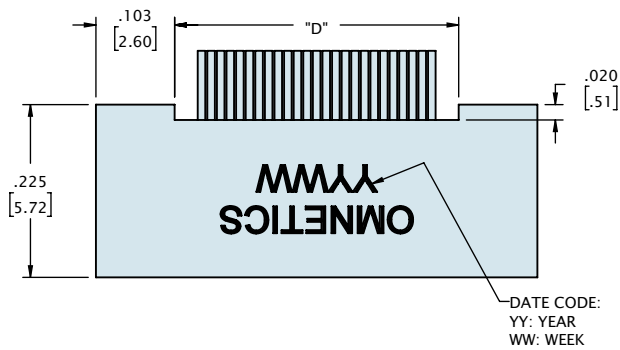

DUAL ROW STRAIGHT TAIL (TYPE DD)

**SUGGESTED PAD LAYOUT
(VIEW FROM MOUNTING SIDE OF BOARD)**

JACKSCREW NOT SHOWN FOR CLARITY

CONTACTS	"A"	"B"	"C"	"D"	"E"	"F"
09	.375 [9.53]	.270 [6.86]	.160 [4.06]	.170 [4.32]	.100 [2.54]	.075 [1.91]
15	.450 [11.43]	.345 [8.76]	.235 [5.97]	.245 [6.22]	.175 [4.45]	.150 [3.81]
21	.525 [13.34]	.420 [10.67]	.310 [7.87]	.320 [8.13]	.250 [6.35]	.225 [5.72]
25	.575 [14.61]	.470 [11.94]	.360 [9.14]	.370 [9.40]	.300 [7.62]	.275 [6.99]
31	.650 [16.51]	.545 [13.84]	.435 [11.05]	.445 [11.30]	.375 [9.53]	.350 [8.89]
37	.725 [18.42]	.620 [15.75]	.510 [12.95]	.520 [13.21]	.450 [11.43]	.425 [10.80]
51	.900 [22.86]	.795 [20.19]	.685 [17.40]	.695 [17.65]	.625 [15.88]	.600 [15.24]
65	1.075 [27.31]	.970 [24.64]	.860 [21.84]	.870 [22.10]	.800 [20.32]	.775 [19.69]
85	1.325 [33.66]	1.220 [30.99]	1.110 [28.19]	1.120 [28.45]	1.050 [26.67]	1.025 [26.04]

DIMENSIONS IN [] ARE IN MILLIMETERS AND ARE FOR REFERENCE ONLY

DUAL ROW STRAIGHT TAIL (TYPE DD)

SUGGESTED PAD LAYOUT
(VIEW FROM MOUNTING SIDE OF BOARD)

CONTACTS	"A"	"B"	"C"	"D"	"E"	"F"
09	.375 [9.53]	.270 [6.86]	.163 [4.14]	.170 [4.32]	.100 [2.54]	.075 [1.91]
15	.450 [11.43]	.345 [8.76]	.238 [6.05]	.245 [6.22]	.175 [4.45]	.150 [3.81]
21	.525 [13.34]	.420 [10.67]	.313 [7.95]	.320 [8.13]	.250 [6.35]	.225 [5.72]
25	.575 [14.61]	.470 [11.94]	.363 [9.22]	.370 [9.40]	.300 [7.62]	.275 [6.99]
31	.650 [16.51]	.545 [13.84]	.438 [11.13]	.445 [11.30]	.375 [9.53]	.350 [8.89]
37	.725 [18.42]	.620 [15.75]	.513 [13.03]	.520 [13.21]	.450 [11.43]	.425 [10.80]
51	.900 [22.86]	.795 [20.19]	.688 [17.48]	.695 [17.65]	.625 [15.88]	.600 [15.24]
65	1.075 [27.31]	.970 [24.64]	.863 [21.92]	.870 [22.10]	.800 [20.32]	.775 [19.69]
85	1.325 [33.66]	1.220 [30.99]	1.113 [28.27]	1.120 [28.45]	1.050 [26.67]	1.025 [26.04]

DIMENSIONS IN [] ARE IN MILLIMETERS AND ARE FOR REFERENCE ONLY