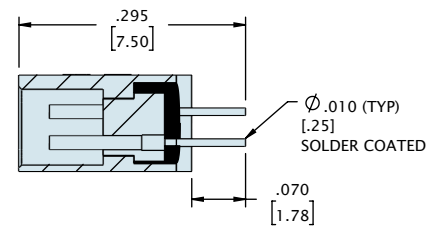

DUAL ROW STRAIGHT TAIL (TYPE DD)

**SUGGESTED PAD LAYOUT
(VIEW FROM MOUNTING SIDE OF BOARD)**

JACKSCREW NOT SHOWN FOR CLARITY

CONTACTS	"A"	"B"	"C"	"D"	"E"	"F"
09	.375 [9.53]	.270 [6.86]	.160 [4.06]	.170 [4.32]	.100 [2.54]	.075 [1.91]
15	.450 [11.43]	.345 [8.76]	.235 [5.97]	.245 [6.22]	.175 [4.45]	.150 [3.81]
21	.525 [13.34]	.420 [10.67]	.310 [7.87]	.320 [8.13]	.250 [6.35]	.225 [5.72]
25	.575 [14.61]	.470 [11.94]	.360 [9.14]	.370 [9.40]	.300 [7.62]	.275 [6.99]
31	.650 [16.51]	.545 [13.84]	.435 [11.05]	.445 [11.30]	.375 [9.53]	.350 [8.89]
37	.725 [18.42]	.620 [15.75]	.510 [12.95]	.520 [13.21]	.450 [11.43]	.425 [10.80]
51	.900 [22.86]	.795 [20.19]	.685 [17.40]	.695 [17.65]	.625 [15.88]	.600 [15.24]
65	1.075 [27.31]	.970 [24.64]	.860 [21.84]	.870 [22.10]	.800 [20.32]	.775 [19.69]
85	1.325 [33.66]	1.220 [30.99]	1.110 [28.19]	1.120 [28.45]	1.050 [26.67]	1.025 [26.04]

DIMENSIONS IN [] ARE IN MILLIMETERS AND ARE FOR REFERENCE ONLY

DUAL ROW STRAIGHT TAIL (TYPE DD)

SUGGESTED PAD LAYOUT
(VIEW FROM MOUNTING SIDE OF BOARD)

CONTACTS	"A"	"B"	"C"	"D"	"E"	"F"
09	.375 [9.53]	.270 [6.86]	.163 [4.14]	.170 [4.32]	.100 [2.54]	.075 [1.91]
15	.450 [11.43]	.345 [8.76]	.238 [6.05]	.245 [6.22]	.175 [4.45]	.150 [3.81]
21	.525 [13.34]	.420 [10.67]	.313 [7.95]	.320 [8.13]	.250 [6.35]	.225 [5.72]
25	.575 [14.61]	.470 [11.94]	.363 [9.22]	.370 [9.40]	.300 [7.62]	.275 [6.99]
31	.650 [16.51]	.545 [13.84]	.438 [11.13]	.445 [11.30]	.375 [9.53]	.350 [8.89]
37	.725 [18.42]	.620 [15.75]	.513 [13.03]	.520 [13.21]	.450 [11.43]	.425 [10.80]
51	.900 [22.86]	.795 [20.19]	.688 [17.48]	.695 [17.65]	.625 [15.88]	.600 [15.24]
65	1.075 [27.31]	.970 [24.64]	.863 [21.92]	.870 [22.10]	.800 [20.32]	.775 [19.69]
85	1.325 [33.66]	1.220 [30.99]	1.113 [28.27]	1.120 [28.45]	1.050 [26.67]	1.025 [26.04]

DIMENSIONS IN [] ARE IN MILLIMETERS AND ARE FOR REFERENCE ONLY