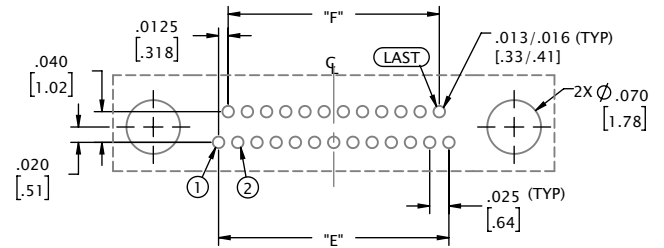

DUAL ROW STRAIGHT TAIL (TYPE DD)

**SUGGESTED PAD LAYOUT
(VIEW FROM MOUNTING SIDE OF BOARD)**

JACKSCREW NOT SHOWN FOR CLARITY

CONTACTS	"A"	"B"	"C"	"D"	"E"	"F"
09	.375 [9.53]	.270 [6.86]	.160 [4.06]	.170 [4.32]	.100 [2.54]	.075 [1.91]
15	.450 [11.43]	.345 [8.76]	.235 [5.97]	.245 [6.22]	.175 [4.45]	.150 [3.81]
21	.525 [13.34]	.420 [10.67]	.310 [7.87]	.320 [8.13]	.250 [6.35]	.225 [5.72]
25	.575 [14.61]	.470 [11.94]	.360 [9.14]	.370 [9.40]	.300 [7.62]	.275 [6.99]
31	.650 [16.51]	.545 [13.84]	.435 [11.05]	.445 [11.30]	.375 [9.53]	.350 [8.89]
37	.725 [18.42]	.620 [15.75]	.510 [12.95]	.520 [13.21]	.450 [11.43]	.425 [10.80]
51	.900 [22.86]	.795 [20.19]	.685 [17.40]	.695 [17.65]	.625 [15.88]	.600 [15.24]
65	1.075 [27.31]	.970 [24.64]	.860 [21.84]	.870 [22.10]	.800 [20.32]	.775 [19.69]
85	1.325 [33.66]	1.220 [30.99]	1.110 [28.19]	1.120 [28.45]	1.050 [26.67]	1.025 [26.04]

DIMENSIONS IN [] ARE IN MILLIMETERS AND ARE FOR REFERENCE ONLY

DUAL ROW STRAIGHT TAIL (TYPE DD)

SUGGESTED PAD LAYOUT
(VIEW FROM MOUNTING SIDE OF BOARD)

CONTACTS	"A"	"B"	"C"	"D"	"E"	"F"
09	.375 [9.53]	.270 [6.86]	.163 [4.14]	.170 [4.32]	.100 [2.54]	.075 [1.91]
15	.450 [11.43]	.345 [8.76]	.238 [6.05]	.245 [6.22]	.175 [4.45]	.150 [3.81]
21	.525 [13.34]	.420 [10.67]	.313 [7.95]	.320 [8.13]	.250 [6.35]	.225 [5.72]
25	.575 [14.61]	.470 [11.94]	.363 [9.22]	.370 [9.40]	.300 [7.62]	.275 [6.99]
31	.650 [16.51]	.545 [13.84]	.438 [11.13]	.445 [11.30]	.375 [9.53]	.350 [8.89]
37	.725 [18.42]	.620 [15.75]	.513 [13.03]	.520 [13.21]	.450 [11.43]	.425 [10.80]
51	.900 [22.86]	.795 [20.19]	.688 [17.48]	.695 [17.65]	.625 [15.88]	.600 [15.24]
65	1.075 [27.31]	.970 [24.64]	.863 [21.92]	.870 [22.10]	.800 [20.32]	.775 [19.69]
85	1.325 [33.66]	1.220 [30.99]	1.113 [28.27]	1.120 [28.45]	1.050 [26.67]	1.025 [26.04]

DIMENSIONS IN [] ARE IN MILLIMETERS AND ARE FOR REFERENCE ONLY