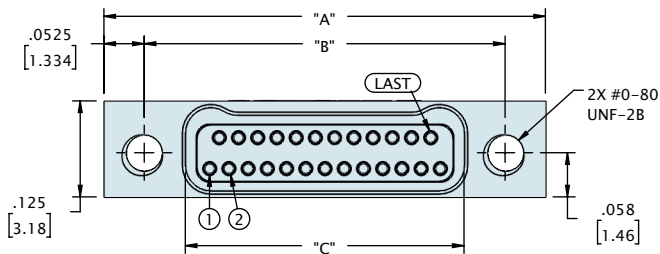

DUAL ROW STRAIGHT TAIL (TYPE DD)

**SUGGESTED PAD LAYOUT
(VIEW FROM MOUNTING SIDE OF BOARD)**

JACKSCREW NOT SHOWN FOR CLARITY

CONTACTS	"A"	"B"	"C"	"D"	"E"	"F"
09	.375 [9.53]	.270 [6.86]	.160 [4.06]	.170 [4.32]	.100 [2.54]	.075 [1.91]
15	.450 [11.43]	.345 [8.76]	.235 [5.97]	.245 [6.22]	.175 [4.45]	.150 [3.81]
21	.525 [13.34]	.420 [10.67]	.310 [7.87]	.320 [8.13]	.250 [6.35]	.225 [5.72]
25	.575 [14.61]	.470 [11.94]	.360 [9.14]	.370 [9.40]	.300 [7.62]	.275 [6.99]
31	.650 [16.51]	.545 [13.84]	.435 [11.05]	.445 [11.30]	.375 [9.53]	.350 [8.89]
37	.725 [18.42]	.620 [15.75]	.510 [12.95]	.520 [13.21]	.450 [11.43]	.425 [10.80]
51	.900 [22.86]	.795 [20.19]	.685 [17.40]	.695 [17.65]	.625 [15.88]	.600 [15.24]
65	1.075 [27.31]	.970 [24.64]	.860 [21.84]	.870 [22.10]	.800 [20.32]	.775 [19.69]
85	1.325 [33.66]	1.220 [30.99]	1.110 [28.19]	1.120 [28.45]	1.050 [26.67]	1.025 [26.04]

DIMENSIONS IN [] ARE IN MILLIMETERS AND ARE FOR REFERENCE ONLY

DUAL ROW STRAIGHT TAIL (TYPE DD)

SUGGESTED PAD LAYOUT
(VIEW FROM MOUNTING SIDE OF BOARD)

CONTACTS	"A"	"B"	"C"	"D"	"E"	"F"
09	.375 [9.53]	.270 [6.86]	.163 [4.14]	.170 [4.32]	.100 [2.54]	.075 [1.91]
15	.450 [11.43]	.345 [8.76]	.238 [6.05]	.245 [6.22]	.175 [4.45]	.150 [3.81]
21	.525 [13.34]	.420 [10.67]	.313 [7.95]	.320 [8.13]	.250 [6.35]	.225 [5.72]
25	.575 [14.61]	.470 [11.94]	.363 [9.22]	.370 [9.40]	.300 [7.62]	.275 [6.99]
31	.650 [16.51]	.545 [13.84]	.438 [11.13]	.445 [11.30]	.375 [9.53]	.350 [8.89]
37	.725 [18.42]	.620 [15.75]	.513 [13.03]	.520 [13.21]	.450 [11.43]	.425 [10.80]
51	.900 [22.86]	.795 [20.19]	.688 [17.48]	.695 [17.65]	.625 [15.88]	.600 [15.24]
65	1.075 [27.31]	.970 [24.64]	.863 [21.92]	.870 [22.10]	.800 [20.32]	.775 [19.69]
85	1.325 [33.66]	1.220 [30.99]	1.113 [28.27]	1.120 [28.45]	1.050 [26.67]	1.025 [26.04]

DIMENSIONS IN [] ARE IN MILLIMETERS AND ARE FOR REFERENCE ONLY