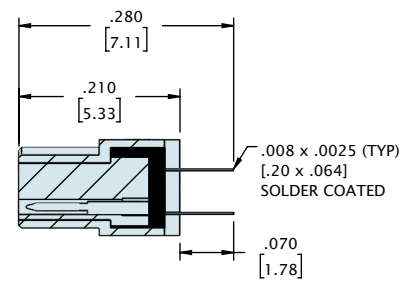

DUAL ROW STRAIGHT TAIL (TYPE DD)

**SUGGESTED PAD LAYOUT
(VIEW FROM MOUNTING SIDE OF BOARD)**

JACKSCREW NOT SHOWN FOR CLARITY

CONTACTS	"A"	"B"	"C"	"D"	"E"	"F"
09	.375 [9.53]	.270 [6.86]	.160 [4.06]	.170 [4.32]	.100 [2.54]	.075 [1.91]
15	.450 [11.43]	.345 [8.76]	.235 [5.97]	.245 [6.22]	.175 [4.45]	.150 [3.81]
21	.525 [13.34]	.420 [10.67]	.310 [7.87]	.320 [8.13]	.250 [6.35]	.225 [5.72]
25	.575 [14.61]	.470 [11.94]	.360 [9.14]	.370 [9.40]	.300 [7.62]	.275 [6.99]
31	.650 [16.51]	.545 [13.84]	.435 [11.05]	.445 [11.30]	.375 [9.53]	.350 [8.89]
37	.725 [18.42]	.620 [15.75]	.510 [12.95]	.520 [13.21]	.450 [11.43]	.425 [10.80]
51	.900 [22.86]	.795 [20.19]	.685 [17.40]	.695 [17.65]	.625 [15.88]	.600 [15.24]
65	1.075 [27.31]	.970 [24.64]	.860 [21.84]	.870 [22.10]	.800 [20.32]	.775 [19.69]
85	1.325 [33.66]	1.220 [30.99]	1.110 [28.19]	1.120 [28.45]	1.050 [26.67]	1.025 [26.04]

DIMENSIONS IN [] ARE IN MILLIMETERS AND ARE FOR REFERENCE ONLY

DUAL ROW STRAIGHT TAIL (TYPE DD)

SUGGESTED PAD LAYOUT
(VIEW FROM MOUNTING SIDE OF BOARD)

CONTACTS	"A"	"B"	"C"	"D"	"E"	"F"
09	.375 [9.53]	.270 [6.86]	.163 [4.14]	.170 [4.32]	.100 [2.54]	.075 [1.91]
15	.450 [11.43]	.345 [8.76]	.238 [6.05]	.245 [6.22]	.175 [4.45]	.150 [3.81]
21	.525 [13.34]	.420 [10.67]	.313 [7.95]	.320 [8.13]	.250 [6.35]	.225 [5.72]
25	.575 [14.61]	.470 [11.94]	.363 [9.22]	.370 [9.40]	.300 [7.62]	.275 [6.99]
31	.650 [16.51]	.545 [13.84]	.438 [11.13]	.445 [11.30]	.375 [9.53]	.350 [8.89]
37	.725 [18.42]	.620 [15.75]	.513 [13.03]	.520 [13.21]	.450 [11.43]	.425 [10.80]
51	.900 [22.86]	.795 [20.19]	.688 [17.48]	.695 [17.65]	.625 [15.88]	.600 [15.24]
65	1.075 [27.31]	.970 [24.64]	.863 [21.92]	.870 [22.10]	.800 [20.32]	.775 [19.69]
85	1.325 [33.66]	1.220 [30.99]	1.113 [28.27]	1.120 [28.45]	1.050 [26.67]	1.025 [26.04]

DIMENSIONS IN [] ARE IN MILLIMETERS AND ARE FOR REFERENCE ONLY