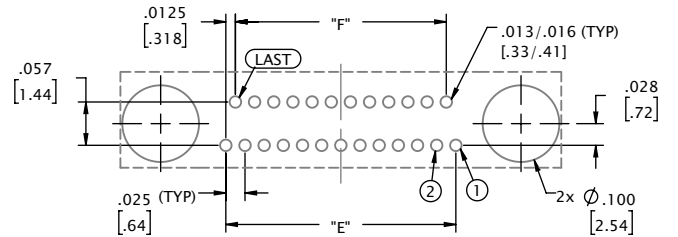

DUAL ROW STRAIGHT TAIL (TYPE DD)

**SUGGESTED PAD LAYOUT
(VIEW FROM MOUNTING SIDE OF BOARD)**

JACKSCREW NOT SHOWN FOR CLARITY

CONTACTS	"A"	"B"	"C"	"D"	"E"	"F"
09	.375 [9.53]	.270 [6.86]	.160 [4.06]	.170 [4.32]	.100 [2.54]	.075 [1.91]
15	.450 [11.43]	.345 [8.76]	.235 [5.97]	.245 [6.22]	.175 [4.45]	.150 [3.81]
21	.525 [13.34]	.420 [10.67]	.310 [7.87]	.320 [8.13]	.250 [6.35]	.225 [5.72]
25	.575 [14.61]	.470 [11.94]	.360 [9.14]	.370 [9.40]	.300 [7.62]	.275 [6.99]
31	.650 [16.51]	.545 [13.84]	.435 [11.05]	.445 [11.30]	.375 [9.53]	.350 [8.89]
37	.725 [18.42]	.620 [15.75]	.510 [12.95]	.520 [13.21]	.450 [11.43]	.425 [10.80]
51	.900 [22.86]	.795 [20.19]	.685 [17.40]	.695 [17.65]	.625 [15.88]	.600 [15.24]
65	1.075 [27.31]	.970 [24.64]	.860 [21.84]	.870 [22.10]	.800 [20.32]	.775 [19.69]
85	1.325 [33.66]	1.220 [30.99]	1.110 [28.19]	1.120 [28.45]	1.050 [26.67]	1.025 [26.04]

DIMENSIONS IN [] ARE IN MILLIMETERS AND ARE FOR REFERENCE ONLY

DUAL ROW STRAIGHT TAIL (TYPE DD)

SUGGESTED PAD LAYOUT
(VIEW FROM MOUNTING SIDE OF BOARD)

CONTACTS	"A"	"B"	"C"	"D"	"E"	"F"
09	.375 [9.53]	.270 [6.86]	.163 [4.14]	.170 [4.32]	.100 [2.54]	.075 [1.91]
15	.450 [11.43]	.345 [8.76]	.238 [6.05]	.245 [6.22]	.175 [4.45]	.150 [3.81]
21	.525 [13.34]	.420 [10.67]	.313 [7.95]	.320 [8.13]	.250 [6.35]	.225 [5.72]
25	.575 [14.61]	.470 [11.94]	.363 [9.22]	.370 [9.40]	.300 [7.62]	.275 [6.99]
31	.650 [16.51]	.545 [13.84]	.438 [11.13]	.445 [11.30]	.375 [9.53]	.350 [8.89]
37	.725 [18.42]	.620 [15.75]	.513 [13.03]	.520 [13.21]	.450 [11.43]	.425 [10.80]
51	.900 [22.86]	.795 [20.19]	.688 [17.48]	.695 [17.65]	.625 [15.88]	.600 [15.24]
65	1.075 [27.31]	.970 [24.64]	.863 [21.92]	.870 [22.10]	.800 [20.32]	.775 [19.69]
85	1.325 [33.66]	1.220 [30.99]	1.113 [28.27]	1.120 [28.45]	1.050 [26.67]	1.025 [26.04]

DIMENSIONS IN [] ARE IN MILLIMETERS AND ARE FOR REFERENCE ONLY