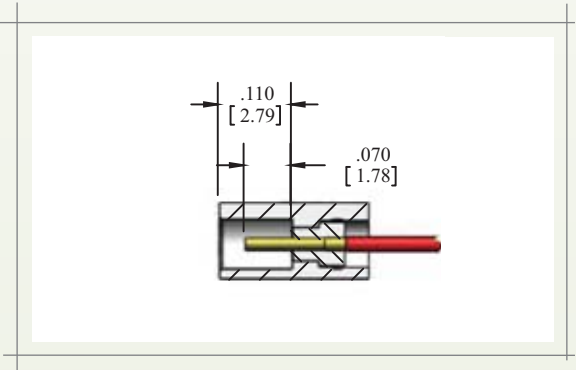

Nano-D

Pre-Wired Type WD

■ Single Row Pre-Wired (TYPE WD)

	■ English (IN)			■ Metric (mm)			■ Pin	■ Color
CONTACTS	"A"	"B"	"C"	"A"	"B"	"C"		
5	0.400	0.295	0.184	10.16	7.49	4.67	1, 11, 21, 31, 41, 51, 61 . . .	BLACK
9	0.500	0.395	0.284	12.70	10.03	7.21	2, 12, 22, 32, 42, 52, 62 . . .	BROWN
15	0.650	0.545	0.434	16.51	13.84	11.02	3, 13, 23, 33, 43, 53, 63 . . .	RED
21	0.800	0.695	0.584	20.32	17.65	14.83	4, 14, 24, 34, 44, 54, 64 . . .	ORANGE
25	0.900	0.795	0.684	22.86	20.19	17.37	5, 15, 25, 35, 45, 55, 65 . . .	YELLOW
31	1.050	0.945	0.834	26.67	24.00	21.18	6, 16, 26, 36, 46, 56	GREEN
37	1.200	1.095	0.984	30.48	27.81	24.99	7, 17, 27, 37, 47, 57	BLUE
51	1.550	1.445	1.334	39.37	36.70	33.88	8, 18, 28, 38, 48, 58	VIOLET
							9, 19, 29, 39, 49, 59	GRAY
							10, 20, 30, 40, 50, 60	WHITE

CAGE Code 61873

■ Single Row Pre-Wired (TYPE WD)

80

	■ English (IN)			■ Metric (mm)			■ Pin	■ Color
CONTACTS	"A"	"B"	"C"	"A"	"B"	"C"		
■ 5	0.400	0.295	0.185	10.16	7.49	4.70	1, 11, 21, 31, 41, 51, 61 . . .	BLACK
■ 9	0.500	0.395	0.285	12.70	10.03	7.24	2, 12, 22, 32, 42, 52, 62 . . .	BROWN
■ 15	0.650	0.545	0.435	16.51	13.84	11.05	3, 13, 23, 33, 43, 53, 63 . . .	RED
■ 21	0.800	0.695	0.585	20.32	17.65	14.86	4, 14, 24, 34, 44, 54, 64 . . .	ORANGE
■ 25	0.900	0.795	0.685	22.86	20.19	17.40	5, 15, 25, 35, 45, 55, 65 . . .	YELLOW
■ 31	1.050	0.945	0.835	26.67	24.00	21.21	6, 16, 26, 36, 46, 56	GREEN
■ 37	1.200	1.095	0.985	30.48	27.81	25.02	7, 17, 27, 37, 47, 57	BLUE
■ 51	1.550	1.445	1.335	39.37	36.70	33.91	8, 18, 28, 38, 48, 58	VIOLET
							9, 19, 29, 39, 49, 59	GRAY
							10, 20, 30, 40, 50, 60	WHITE