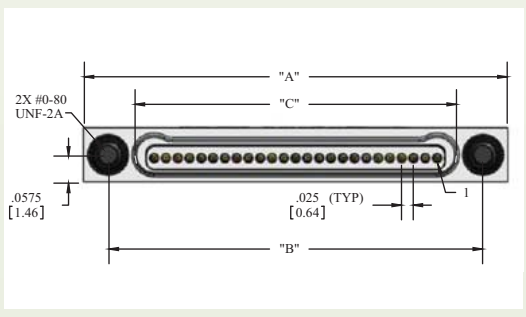

Nano-D

Pre-Wired Type WD

■ Single Row Pre-Wired (TYPE WD)

	■ English (IN)			■ Metric (mm)			■ Pin	■ Color
CONTACTS	"A"	"B"	"C"	"A"	"B"	"C"		
5	0.400	0.295	0.184	10.16	7.49	4.67	1, 11, 21, 31, 41, 51, 61 . . .	BLACK
9	0.500	0.395	0.284	12.70	10.03	7.21	2, 12, 22, 32, 42, 52, 62 . . .	BROWN
15	0.650	0.545	0.434	16.51	13.84	11.02	3, 13, 23, 33, 43, 53, 63 . . .	RED
21	0.800	0.695	0.584	20.32	17.65	14.83	4, 14, 24, 34, 44, 54, 64 . . .	ORANGE
25	0.900	0.795	0.684	22.86	20.19	17.37	5, 15, 25, 35, 45, 55, 65 . . .	YELLOW
31	1.050	0.945	0.834	26.67	24.00	21.18	6, 16, 26, 36, 46, 56	GREEN
37	1.200	1.095	0.984	30.48	27.81	24.99	7, 17, 27, 37, 47, 57	BLUE
51	1.550	1.445	1.334	39.37	36.70	33.88	8, 18, 28, 38, 48, 58	VIOLET
							9, 19, 29, 39, 49, 59	GRAY
							10, 20, 30, 40, 50, 60	WHITE

CAGE Code 61873

■ Single Row Pre-Wired (TYPE WD)

80

	■ English (IN)			■ Metric (mm)			■ Pin	■ Color
CONTACTS	"A"	"B"	"C"	"A"	"B"	"C"		
■ 5	0.400	0.295	0.185	10.16	7.49	4.70	1, 11, 21, 31, 41, 51, 61 . . .	BLACK
■ 9	0.500	0.395	0.285	12.70	10.03	7.24	2, 12, 22, 32, 42, 52, 62 . . .	BROWN
■ 15	0.650	0.545	0.435	16.51	13.84	11.05	3, 13, 23, 33, 43, 53, 63 . . .	RED
■ 21	0.800	0.695	0.585	20.32	17.65	14.86	4, 14, 24, 34, 44, 54, 64 . . .	ORANGE
■ 25	0.900	0.795	0.685	22.86	20.19	17.40	5, 15, 25, 35, 45, 55, 65 . . .	YELLOW
■ 31	1.050	0.945	0.835	26.67	24.00	21.21	6, 16, 26, 36, 46, 56	GREEN
■ 37	1.200	1.095	0.985	30.48	27.81	25.02	7, 17, 27, 37, 47, 57	BLUE
■ 51	1.550	1.445	1.335	39.37	36.70	33.91	8, 18, 28, 38, 48, 58	VIOLET
							9, 19, 29, 39, 49, 59	GRAY
							10, 20, 30, 40, 50, 60	WHITE