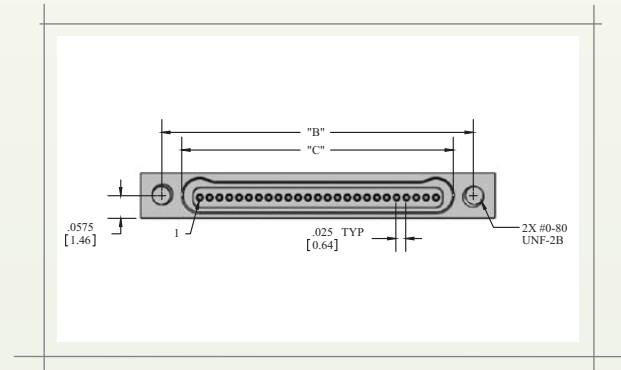

Nano-D

Pre-Wired Type WD

■ Single Row Pre-Wired (TYPE WD)

	■ English (IN)			■ Metric (mm)			■ Pin	■ Color
CONTACTS	"A"	"B"	"C"	"A"	"B"	"C"		
5	0.400	0.295	0.184	10.16	7.49	4.67	1, 11, 21, 31, 41, 51, 61 . . .	BLACK
9	0.500	0.395	0.284	12.70	10.03	7.21	2, 12, 22, 32, 42, 52, 62 . . .	BROWN
15	0.650	0.545	0.434	16.51	13.84	11.02	3, 13, 23, 33, 43, 53, 63 . . .	RED
21	0.800	0.695	0.584	20.32	17.65	14.83	4, 14, 24, 34, 44, 54, 64 . . .	ORANGE
25	0.900	0.795	0.684	22.86	20.19	17.37	5, 15, 25, 35, 45, 55, 65 . . .	YELLOW
31	1.050	0.945	0.834	26.67	24.00	21.18	6, 16, 26, 36, 46, 56	GREEN
37	1.200	1.095	0.984	30.48	27.81	24.99	7, 17, 27, 37, 47, 57	BLUE
51	1.550	1.445	1.334	39.37	36.70	33.88	8, 18, 28, 38, 48, 58	VIOLET
							9, 19, 29, 39, 49, 59	GRAY
							10, 20, 30, 40, 50, 60	WHITE

CAGE Code 61873

■ Single Row Pre-Wired (TYPE WD)

80

	■ English (IN)			■ Metric (mm)			■ Pin	■ Color
CONTACTS	"A"	"B"	"C"	"A"	"B"	"C"		
■ 5	0.400	0.295	0.185	10.16	7.49	4.70	1, 11, 21, 31, 41, 51, 61 . . .	BLACK
■ 9	0.500	0.395	0.285	12.70	10.03	7.24	2, 12, 22, 32, 42, 52, 62 . . .	BROWN
■ 15	0.650	0.545	0.435	16.51	13.84	11.05	3, 13, 23, 33, 43, 53, 63 . . .	RED
■ 21	0.800	0.695	0.585	20.32	17.65	14.86	4, 14, 24, 34, 44, 54, 64 . . .	ORANGE
■ 25	0.900	0.795	0.685	22.86	20.19	17.40	5, 15, 25, 35, 45, 55, 65 . . .	YELLOW
■ 31	1.050	0.945	0.835	26.67	24.00	21.21	6, 16, 26, 36, 46, 56	GREEN
■ 37	1.200	1.095	0.985	30.48	27.81	25.02	7, 17, 27, 37, 47, 57	BLUE
■ 51	1.550	1.445	1.335	39.37	36.70	33.91	8, 18, 28, 38, 48, 58	VIOLET
							9, 19, 29, 39, 49, 59	GRAY
							10, 20, 30, 40, 50, 60	WHITE