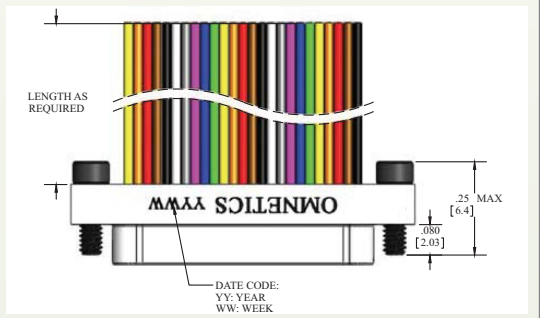

Nano-D

Pre-Wired Type WD

■ Single Row Pre-Wired (TYPE WD)

	■ English (IN)			■ Metric (mm)			■ Pin	■ Color
CONTACTS	"A"	"B"	"C"	"A"	"B"	"C"		
5	0.400	0.295	0.184	10.16	7.49	4.67	1, 11, 21, 31, 41, 51, 61 . . .	BLACK
9	0.500	0.395	0.284	12.70	10.03	7.21	2, 12, 22, 32, 42, 52, 62 . . .	BROWN
15	0.650	0.545	0.434	16.51	13.84	11.02	3, 13, 23, 33, 43, 53, 63 . . .	RED
21	0.800	0.695	0.584	20.32	17.65	14.83	4, 14, 24, 34, 44, 54, 64 . . .	ORANGE
25	0.900	0.795	0.684	22.86	20.19	17.37	5, 15, 25, 35, 45, 55, 65 . . .	YELLOW
31	1.050	0.945	0.834	26.67	24.00	21.18	6, 16, 26, 36, 46, 56	GREEN
37	1.200	1.095	0.984	30.48	27.81	24.99	7, 17, 27, 37, 47, 57	BLUE
51	1.550	1.445	1.334	39.37	36.70	33.88	8, 18, 28, 38, 48, 58	VIOLET
							9, 19, 29, 39, 49, 59	GRAY
							10, 20, 30, 40, 50, 60	WHITE

CAGE Code 61873

■ Single Row Pre-Wired (TYPE WD)

80

	■ English (IN)			■ Metric (mm)			■ Pin	■ Color
CONTACTS	"A"	"B"	"C"	"A"	"B"	"C"		
■ 5	0.400	0.295	0.185	10.16	7.49	4.70	1, 11, 21, 31, 41, 51, 61 . . .	BLACK
■ 9	0.500	0.395	0.285	12.70	10.03	7.24	2, 12, 22, 32, 42, 52, 62 . . .	BROWN
■ 15	0.650	0.545	0.435	16.51	13.84	11.05	3, 13, 23, 33, 43, 53, 63 . . .	RED
■ 21	0.800	0.695	0.585	20.32	17.65	14.86	4, 14, 24, 34, 44, 54, 64 . . .	ORANGE
■ 25	0.900	0.795	0.685	22.86	20.19	17.40	5, 15, 25, 35, 45, 55, 65 . . .	YELLOW
■ 31	1.050	0.945	0.835	26.67	24.00	21.21	6, 16, 26, 36, 46, 56	GREEN
■ 37	1.200	1.095	0.985	30.48	27.81	25.02	7, 17, 27, 37, 47, 57	BLUE
■ 51	1.550	1.445	1.335	39.37	36.70	33.91	8, 18, 28, 38, 48, 58	VIOLET
							9, 19, 29, 39, 49, 59	GRAY
							10, 20, 30, 40, 50, 60	WHITE