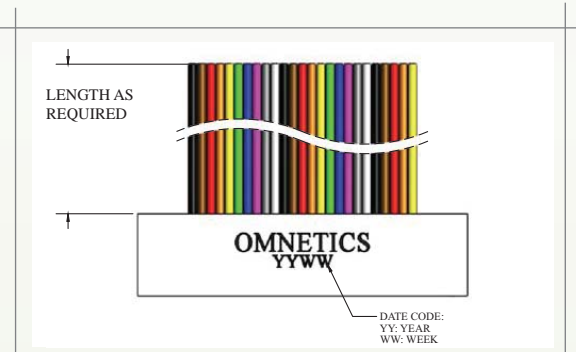

Nano-D

Pre-Wired Type WD

■ Single Row Pre-Wired (TYPE WD)

	■ English (IN)			■ Metric (mm)			■ Pin	■ Color
CONTACTS	"A"	"B"	"C"	"A"	"B"	"C"		
5	0.400	0.295	0.184	10.16	7.49	4.67	1, 11, 21, 31, 41, 51, 61 . . .	BLACK
9	0.500	0.395	0.284	12.70	10.03	7.21	2, 12, 22, 32, 42, 52, 62 . . .	BROWN
15	0.650	0.545	0.434	16.51	13.84	11.02	3, 13, 23, 33, 43, 53, 63 . . .	RED
21	0.800	0.695	0.584	20.32	17.65	14.83	4, 14, 24, 34, 44, 54, 64 . . .	ORANGE
25	0.900	0.795	0.684	22.86	20.19	17.37	5, 15, 25, 35, 45, 55, 65 . . .	YELLOW
31	1.050	0.945	0.834	26.67	24.00	21.18	6, 16, 26, 36, 46, 56	GREEN
37	1.200	1.095	0.984	30.48	27.81	24.99	7, 17, 27, 37, 47, 57	BLUE
51	1.550	1.445	1.334	39.37	36.70	33.88	8, 18, 28, 38, 48, 58	VIOLET
							9, 19, 29, 39, 49, 59	GRAY
							10, 20, 30, 40, 50, 60	WHITE

CAGE Code 61873

■ Single Row Pre-Wired (TYPE WD)

80

	■ English (IN)			■ Metric (mm)			■ Pin	■ Color
CONTACTS	"A"	"B"	"C"	"A"	"B"	"C"		
■ 5	0.400	0.295	0.185	10.16	7.49	4.70	1, 11, 21, 31, 41, 51, 61 . . .	BLACK
■ 9	0.500	0.395	0.285	12.70	10.03	7.24	2, 12, 22, 32, 42, 52, 62 . . .	BROWN
■ 15	0.650	0.545	0.435	16.51	13.84	11.05	3, 13, 23, 33, 43, 53, 63 . . .	RED
■ 21	0.800	0.695	0.585	20.32	17.65	14.86	4, 14, 24, 34, 44, 54, 64 . . .	ORANGE
■ 25	0.900	0.795	0.685	22.86	20.19	17.40	5, 15, 25, 35, 45, 55, 65 . . .	YELLOW
■ 31	1.050	0.945	0.835	26.67	24.00	21.21	6, 16, 26, 36, 46, 56	GREEN
■ 37	1.200	1.095	0.985	30.48	27.81	25.02	7, 17, 27, 37, 47, 57	BLUE
■ 51	1.550	1.445	1.335	39.37	36.70	33.91	8, 18, 28, 38, 48, 58	VIOLET
							9, 19, 29, 39, 49, 59	GRAY
							10, 20, 30, 40, 50, 60	WHITE