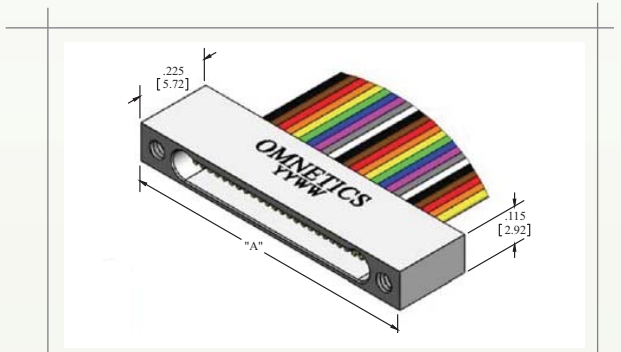

Nano-D

Pre-Wired Type WD

■ Single Row Pre-Wired (TYPE WD)

	■ English (IN)			■ Metric (mm)			■ Pin	■ Color
CONTACTS	"A"	"B"	"C"	"A"	"B"	"C"		
5	0.400	0.295	0.184	10.16	7.49	4.67	1, 11, 21, 31, 41, 51, 61 . . .	BLACK
9	0.500	0.395	0.284	12.70	10.03	7.21	2, 12, 22, 32, 42, 52, 62 . . .	BROWN
15	0.650	0.545	0.434	16.51	13.84	11.02	3, 13, 23, 33, 43, 53, 63 . . .	RED
21	0.800	0.695	0.584	20.32	17.65	14.83	4, 14, 24, 34, 44, 54, 64 . . .	ORANGE
25	0.900	0.795	0.684	22.86	20.19	17.37	5, 15, 25, 35, 45, 55, 65 . . .	YELLOW
31	1.050	0.945	0.834	26.67	24.00	21.18	6, 16, 26, 36, 46, 56	GREEN
37	1.200	1.095	0.984	30.48	27.81	24.99	7, 17, 27, 37, 47, 57	BLUE
51	1.550	1.445	1.334	39.37	36.70	33.88	8, 18, 28, 38, 48, 58	VIOLET
							9, 19, 29, 39, 49, 59	GRAY
							10, 20, 30, 40, 50, 60	WHITE

CAGE Code 61873

■ Single Row Pre-Wired (TYPE WD)

80

	■ English (IN)			■ Metric (mm)			■ Pin	■ Color
CONTACTS	"A"	"B"	"C"	"A"	"B"	"C"		
■ 5	0.400	0.295	0.185	10.16	7.49	4.70	1, 11, 21, 31, 41, 51, 61 . . .	BLACK
■ 9	0.500	0.395	0.285	12.70	10.03	7.24	2, 12, 22, 32, 42, 52, 62 . . .	BROWN
■ 15	0.650	0.545	0.435	16.51	13.84	11.05	3, 13, 23, 33, 43, 53, 63 . . .	RED
■ 21	0.800	0.695	0.585	20.32	17.65	14.86	4, 14, 24, 34, 44, 54, 64 . . .	ORANGE
■ 25	0.900	0.795	0.685	22.86	20.19	17.40	5, 15, 25, 35, 45, 55, 65 . . .	YELLOW
■ 31	1.050	0.945	0.835	26.67	24.00	21.21	6, 16, 26, 36, 46, 56	GREEN
■ 37	1.200	1.095	0.985	30.48	27.81	25.02	7, 17, 27, 37, 47, 57	BLUE
■ 51	1.550	1.445	1.335	39.37	36.70	33.91	8, 18, 28, 38, 48, 58	VIOLET
							9, 19, 29, 39, 49, 59	GRAY
							10, 20, 30, 40, 50, 60	WHITE