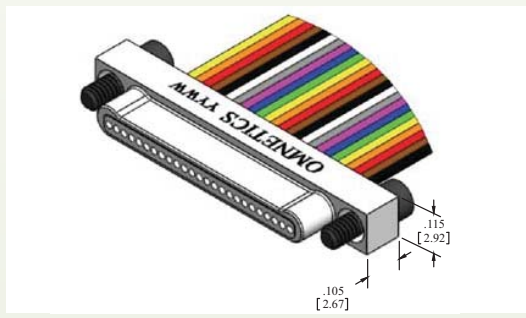

Nano-D

Pre-Wired Type WD

■ Single Row Pre-Wired (TYPE WD)

	■ English (IN)			■ Metric (mm)			■ Pin	■ Color
CONTACTS	"A"	"B"	"C"	"A"	"B"	"C"		
5	0.400	0.295	0.184	10.16	7.49	4.67	1, 11, 21, 31, 41, 51, 61 . . .	BLACK
9	0.500	0.395	0.284	12.70	10.03	7.21	2, 12, 22, 32, 42, 52, 62 . . .	BROWN
15	0.650	0.545	0.434	16.51	13.84	11.02	3, 13, 23, 33, 43, 53, 63 . . .	RED
21	0.800	0.695	0.584	20.32	17.65	14.83	4, 14, 24, 34, 44, 54, 64 . . .	ORANGE
25	0.900	0.795	0.684	22.86	20.19	17.37	5, 15, 25, 35, 45, 55, 65 . . .	YELLOW
31	1.050	0.945	0.834	26.67	24.00	21.18	6, 16, 26, 36, 46, 56	GREEN
37	1.200	1.095	0.984	30.48	27.81	24.99	7, 17, 27, 37, 47, 57	BLUE
51	1.550	1.445	1.334	39.37	36.70	33.88	8, 18, 28, 38, 48, 58	VIOLET
							9, 19, 29, 39, 49, 59	GRAY
							10, 20, 30, 40, 50, 60	WHITE

CAGE Code 61873

■ Single Row Pre-Wired (TYPE WD)

80

	■ English (IN)			■ Metric (mm)			■ Pin	■ Color
CONTACTS	"A"	"B"	"C"	"A"	"B"	"C"		
■ 5	0.400	0.295	0.185	10.16	7.49	4.70	1, 11, 21, 31, 41, 51, 61 . . .	BLACK
■ 9	0.500	0.395	0.285	12.70	10.03	7.24	2, 12, 22, 32, 42, 52, 62 . . .	BROWN
■ 15	0.650	0.545	0.435	16.51	13.84	11.05	3, 13, 23, 33, 43, 53, 63 . . .	RED
■ 21	0.800	0.695	0.585	20.32	17.65	14.86	4, 14, 24, 34, 44, 54, 64 . . .	ORANGE
■ 25	0.900	0.795	0.685	22.86	20.19	17.40	5, 15, 25, 35, 45, 55, 65 . . .	YELLOW
■ 31	1.050	0.945	0.835	26.67	24.00	21.21	6, 16, 26, 36, 46, 56	GREEN
■ 37	1.200	1.095	0.985	30.48	27.81	25.02	7, 17, 27, 37, 47, 57	BLUE
■ 51	1.550	1.445	1.335	39.37	36.70	33.91	8, 18, 28, 38, 48, 58	VIOLET
							9, 19, 29, 39, 49, 59	GRAY
							10, 20, 30, 40, 50, 60	WHITE