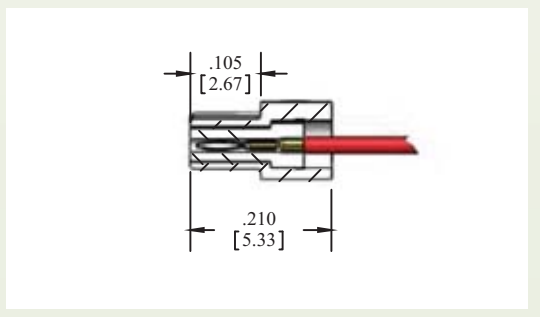

Nano-D

Pre-Wired Type WD

■ Single Row Pre-Wired (TYPE WD)

	■ English (IN)			■ Metric (mm)			■ Pin	■ Color
CONTACTS	"A"	"B"	"C"	"A"	"B"	"C"		
5	0.400	0.295	0.184	10.16	7.49	4.67	1, 11, 21, 31, 41, 51, 61 . . .	BLACK
9	0.500	0.395	0.284	12.70	10.03	7.21	2, 12, 22, 32, 42, 52, 62 . . .	BROWN
15	0.650	0.545	0.434	16.51	13.84	11.02	3, 13, 23, 33, 43, 53, 63 . . .	RED
21	0.800	0.695	0.584	20.32	17.65	14.83	4, 14, 24, 34, 44, 54, 64 . . .	ORANGE
25	0.900	0.795	0.684	22.86	20.19	17.37	5, 15, 25, 35, 45, 55, 65 . . .	YELLOW
31	1.050	0.945	0.834	26.67	24.00	21.18	6, 16, 26, 36, 46, 56	GREEN
37	1.200	1.095	0.984	30.48	27.81	24.99	7, 17, 27, 37, 47, 57	BLUE
51	1.550	1.445	1.334	39.37	36.70	33.88	8, 18, 28, 38, 48, 58	VIOLET
							9, 19, 29, 39, 49, 59	GRAY
							10, 20, 30, 40, 50, 60	WHITE

CAGE Code 61873

■ Single Row Pre-Wired (TYPE WD)

80

	■ English (IN)			■ Metric (mm)			■ Pin	■ Color
CONTACTS	"A"	"B"	"C"	"A"	"B"	"C"		
■ 5	0.400	0.295	0.185	10.16	7.49	4.70	1, 11, 21, 31, 41, 51, 61 . . .	BLACK
■ 9	0.500	0.395	0.285	12.70	10.03	7.24	2, 12, 22, 32, 42, 52, 62 . . .	BROWN
■ 15	0.650	0.545	0.435	16.51	13.84	11.05	3, 13, 23, 33, 43, 53, 63 . . .	RED
■ 21	0.800	0.695	0.585	20.32	17.65	14.86	4, 14, 24, 34, 44, 54, 64 . . .	ORANGE
■ 25	0.900	0.795	0.685	22.86	20.19	17.40	5, 15, 25, 35, 45, 55, 65 . . .	YELLOW
■ 31	1.050	0.945	0.835	26.67	24.00	21.21	6, 16, 26, 36, 46, 56	GREEN
■ 37	1.200	1.095	0.985	30.48	27.81	25.02	7, 17, 27, 37, 47, 57	BLUE
■ 51	1.550	1.445	1.335	39.37	36.70	33.91	8, 18, 28, 38, 48, 58	VIOLET
							9, 19, 29, 39, 49, 59	GRAY
							10, 20, 30, 40, 50, 60	WHITE