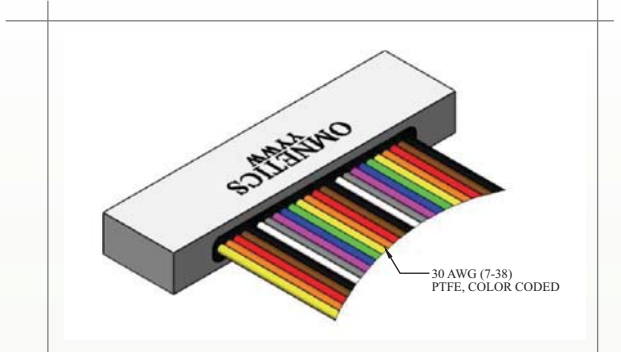

Nano-D

Pre-Wired Type WD

■ Single Row Pre-Wired (TYPE WD)

	■ English (IN)			■ Metric (mm)			■ Pin	■ Color
CONTACTS	"A"	"B"	"C"	"A"	"B"	"C"		
5	0.400	0.295	0.184	10.16	7.49	4.67	1, 11, 21, 31, 41, 51, 61 . . .	BLACK
9	0.500	0.395	0.284	12.70	10.03	7.21	2, 12, 22, 32, 42, 52, 62 . . .	BROWN
15	0.650	0.545	0.434	16.51	13.84	11.02	3, 13, 23, 33, 43, 53, 63 . . .	RED
21	0.800	0.695	0.584	20.32	17.65	14.83	4, 14, 24, 34, 44, 54, 64 . . .	ORANGE
25	0.900	0.795	0.684	22.86	20.19	17.37	5, 15, 25, 35, 45, 55, 65 . . .	YELLOW
31	1.050	0.945	0.834	26.67	24.00	21.18	6, 16, 26, 36, 46, 56	GREEN
37	1.200	1.095	0.984	30.48	27.81	24.99	7, 17, 27, 37, 47, 57	BLUE
51	1.550	1.445	1.334	39.37	36.70	33.88	8, 18, 28, 38, 48, 58	VIOLET
							9, 19, 29, 39, 49, 59	GRAY
							10, 20, 30, 40, 50, 60	WHITE

CAGE Code 61873

■ Single Row Pre-Wired (TYPE WD)

80

	■ English (IN)			■ Metric (mm)			■ Pin	■ Color
CONTACTS	"A"	"B"	"C"	"A"	"B"	"C"		
■ 5	0.400	0.295	0.185	10.16	7.49	4.70	1, 11, 21, 31, 41, 51, 61 . . .	BLACK
■ 9	0.500	0.395	0.285	12.70	10.03	7.24	2, 12, 22, 32, 42, 52, 62 . . .	BROWN
■ 15	0.650	0.545	0.435	16.51	13.84	11.05	3, 13, 23, 33, 43, 53, 63 . . .	RED
■ 21	0.800	0.695	0.585	20.32	17.65	14.86	4, 14, 24, 34, 44, 54, 64 . . .	ORANGE
■ 25	0.900	0.795	0.685	22.86	20.19	17.40	5, 15, 25, 35, 45, 55, 65 . . .	YELLOW
■ 31	1.050	0.945	0.835	26.67	24.00	21.21	6, 16, 26, 36, 46, 56	GREEN
■ 37	1.200	1.095	0.985	30.48	27.81	25.02	7, 17, 27, 37, 47, 57	BLUE
■ 51	1.550	1.445	1.335	39.37	36.70	33.91	8, 18, 28, 38, 48, 58	VIOLET
							9, 19, 29, 39, 49, 59	GRAY
							10, 20, 30, 40, 50, 60	WHITE